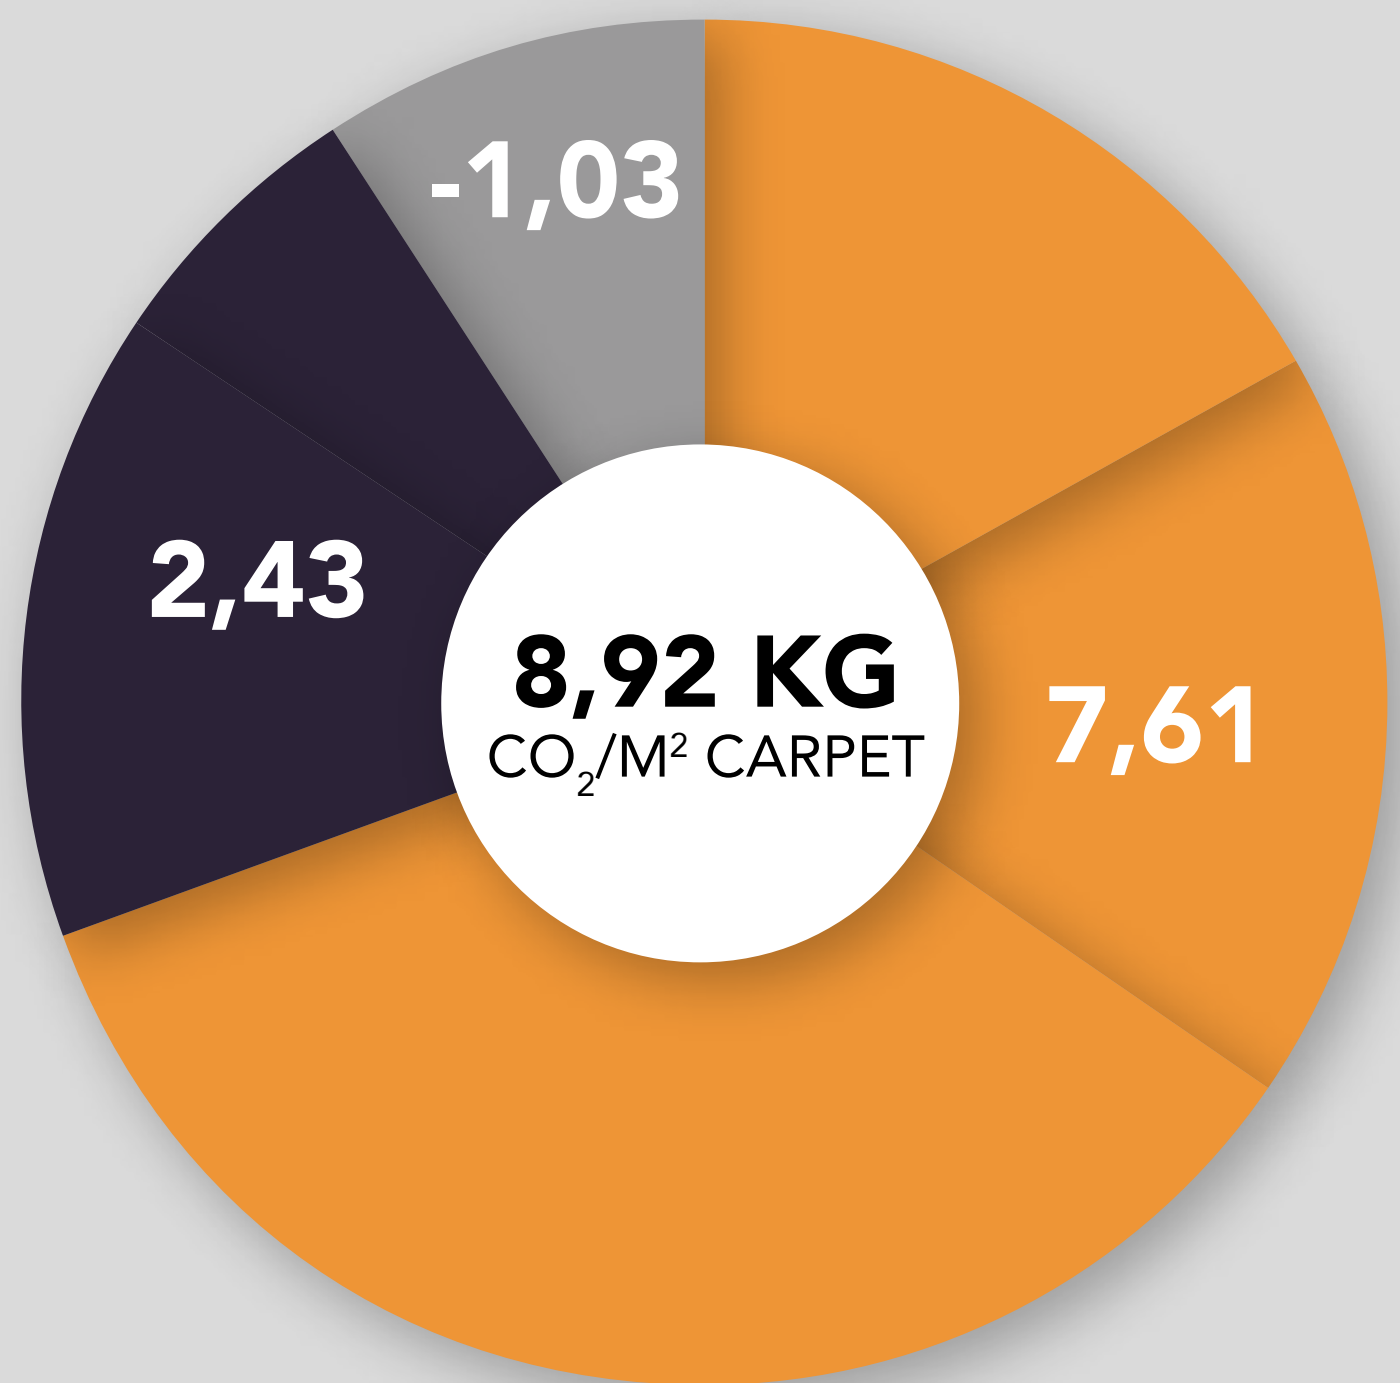

ARTIFICIAL GRASS

Basic CO₂

Doing better than Mother Nature herself is a difficult task. However, there is still an high demand for artificial grass solutions. Are you looking for landscaping products, Betap will be happy to surprise you with innovative artificial grass coverings that give even Mother Nature a run for her money. Especially with our new recyclable backings.

Next Gen

Gold 100% Reuse

This is our next generation artificial grass product. An 100% recyclable product due to a completely new yarn bonding technology and thus a much better footprint. Don't you want a sustainable product in your garden that doesn't irritate Mother Nature?

IMPROVEMENT: 29%