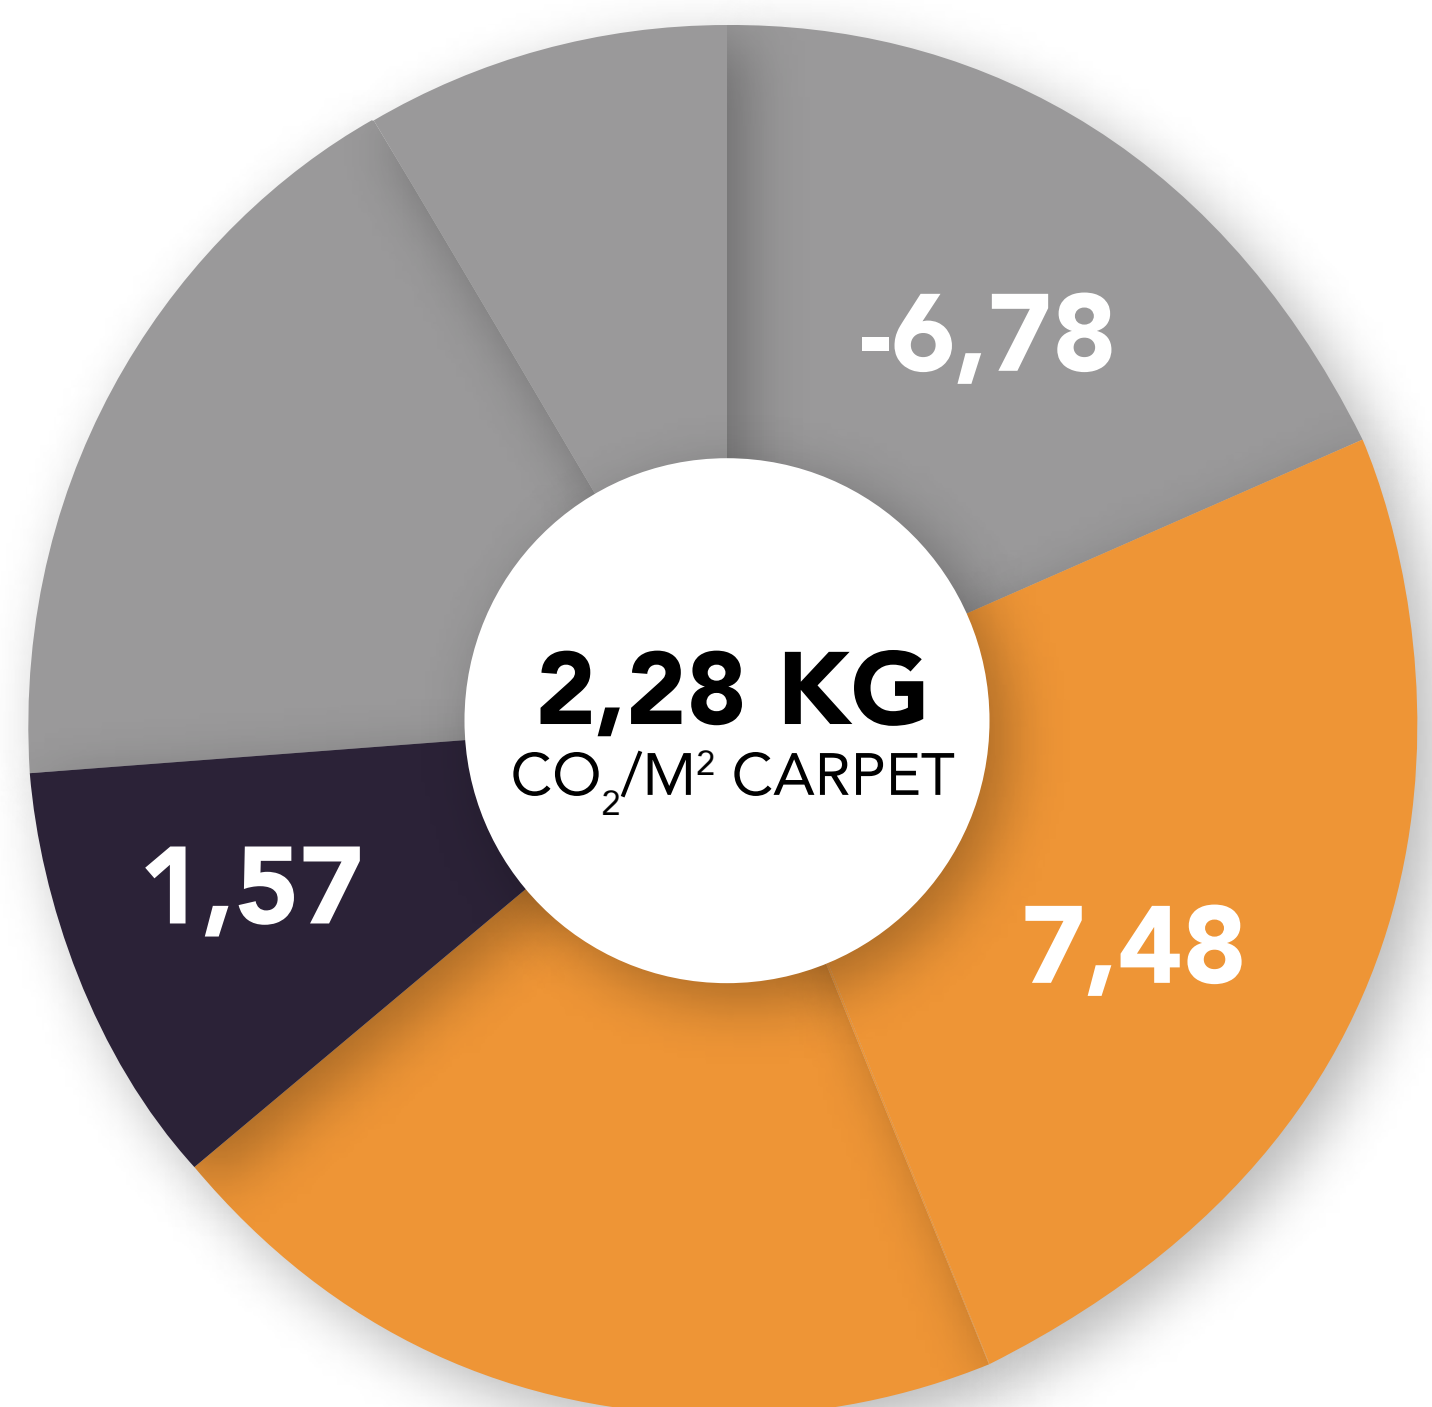

ARTIFICIAL GRASS

Basic CO₂

Doing better than Mother Nature herself is a difficult task. However, there is still an high demand for artificial grass solutions. Are you looking for landscaping products, Betap will be happy to surprise you with innovative artificial grass coverings that give even Mother Nature a run for her money. Especially with our new recyclable backings.

Next Gen

Gold 100% Reuse

This is our next generation artificial grass product. An 100% recyclable product due to a completely new yarn bonding technology and thus a much better footprint. Don't you want a sustainable product in your garden that doesn't irritate Mother Nature?